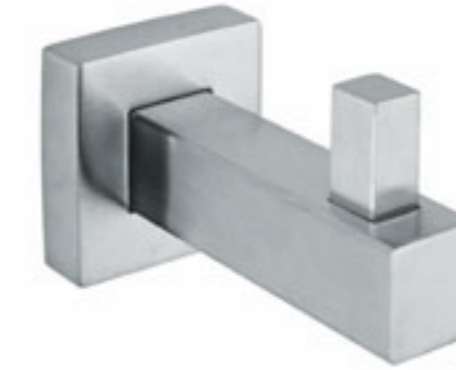

Athena
Robe Hook