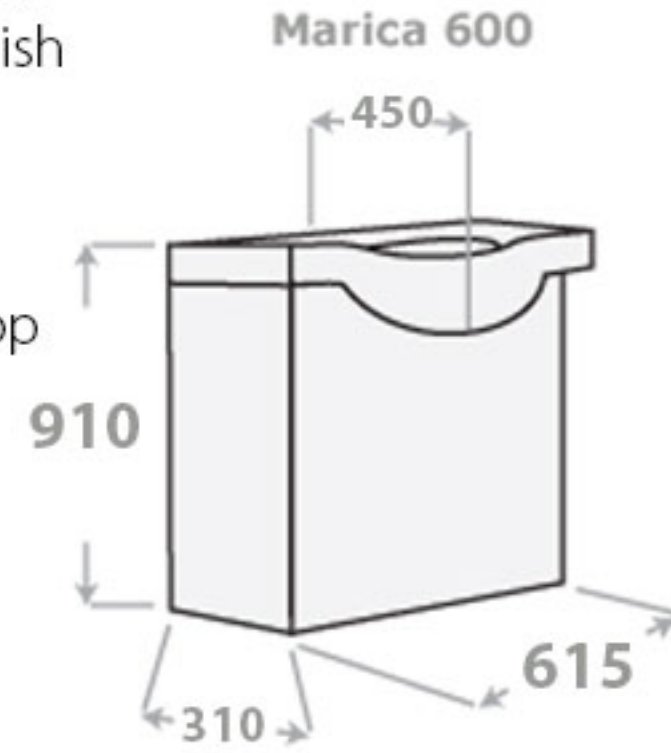

Marica

450mm

The Marica 450mm vanity features Semi recessed vitreous China basin, with Jador's highgloss 2pac white polyurethane finish and soft closing doors.

- W One piece vitreous china white top
- W On legs or toe space cabinet
- W High gloss lacquered finish
- W Classic white in colour
- W Soft closing door

Brant
 750mm

600

*Modern, Stylish
 &
 Contemporary*

Gemma

600mm

The Gemma wall hung vanity features Vitreous China basin, with Jador's high gloss 2pac white polyurethane finish with soft closing drawers.

- W Wall hung cabinet
- W Classic white in colour
- W High gloss lacquered finish
- W One piece vitreous china white top
- W Soft closing drawers with metal runners

Marica

600mm

The Marica 600mm vanity features Semi recessed vitreous China basin, with Jador's high gloss 2pac white polyurethane finish and soft closing doors.

- W One piece vitreous china white top
- W On legs or toe space cabinet
- W High gloss lacquered finish
- W Classic white in colour
- W Soft closing doors