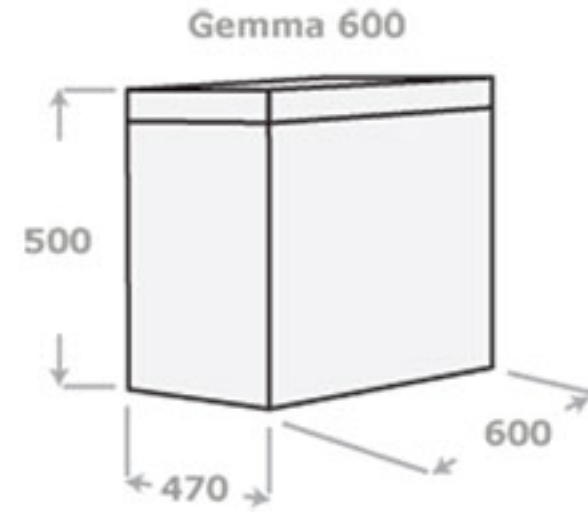

Marica

450mm

The Marica 450mm vanity features Semi recessed vitreous China basin, with Jador's highgloss 2pac white polyurethane finish and soft closing doors.

- W One piece vitreous china white top
- W On legs or toe space cabinet
- W High gloss lacquered finish
- W Classic white in colour
- W Soft closing door

Brant
 750mm

600

*Modern, Stylish
 &
 Contemporary*

Gemma

600mm

The Gemma wall hung vanity features Vitreous China basin, with Jador's high gloss 2pac white polyurethane finish with soft closing drawers.

- W Wall hung cabinet
- W Classic white in colour
- W High gloss lacquered finish
- W One piece vitreous china white top
- W Soft closing drawers with metal runners

Marica

600mm

The Marica 600mm vanity features Semi recessed vitreous China basin, with Jador's high gloss 2pac white polyurethane finish and soft closing doors.

- W One piece vitreous china white top
- W On legs or toe space cabinet
- W High gloss lacquered finish
- W Classic white in colour
- W Soft closing doors