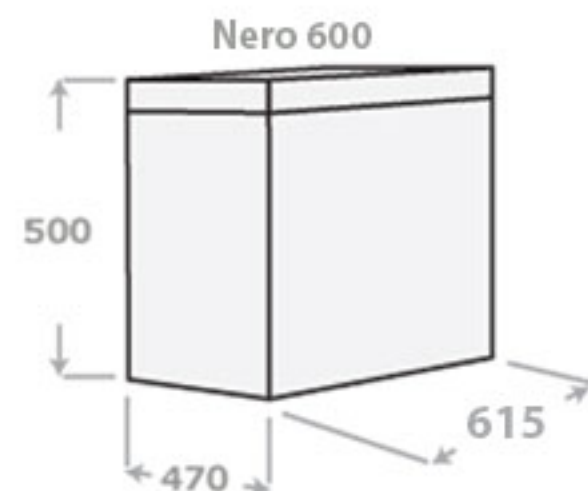

The Nero wall hung vanity features Vitreous China basin, with Jador's high gloss 2pac black polyurethane finish with soft closing drawers.

- W Wall hung cabinet
- W Classic Black in colour
- W High gloss lacquered finish
- W One piece vitreous china white top
- W Soft closing drawers with metal runners