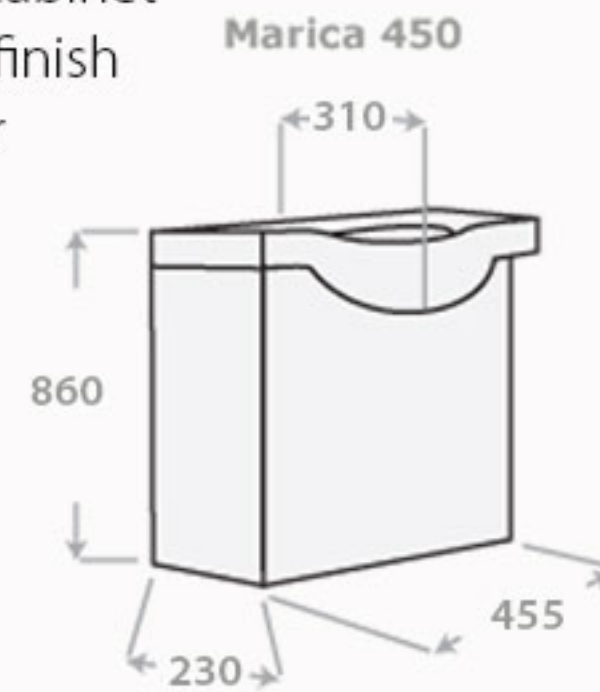

Marica

450mm

The Marica 450mm vanity features Semi recessed vitreous China basin, with Jador's highgloss 2pac white polyurethane finish and soft closing doors.

- W One piece vitreous china white top
- W On legs or toe space cabinet
- W High gloss lacquered finish
- W Classic white in colour
- W Soft closing door

Brant
 750mm

600

*Modern, Stylish
 &
 Contemporary*

Gemma

600mm

The Gemma wall hung vanity features Vitreous China basin, with Jador's high gloss 2pac white polyurethane finish with soft closing drawers.

- W Wall hung cabinet
- W Classic white in colour
- W High gloss lacquered finish
- W One piece vitreous china white top
- W Soft closing drawers with metal runners

Marica

600mm

The Marica 600mm vanity features Semi recessed vitreous China basin, with Jador's high gloss 2pac white polyurethane finish and soft closing doors.

- W One piece vitreous china white top
- W On legs or toe space cabinet
- W High gloss lacquered finish
- W Classic white in colour
- W Soft closing doors