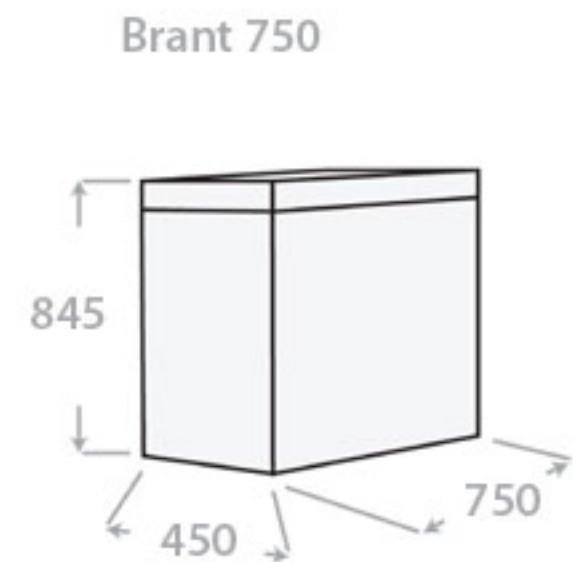

The Brant vanity features vitreous China basin with Jador's high gloss 2pac white polyurethane finish, with soft closing door. and drawers.

- W Soft closing door
- W Classic white in colour
- W High gloss lacquered finish
- W One piece vitreous china white top
- W Three drawers on right hand side