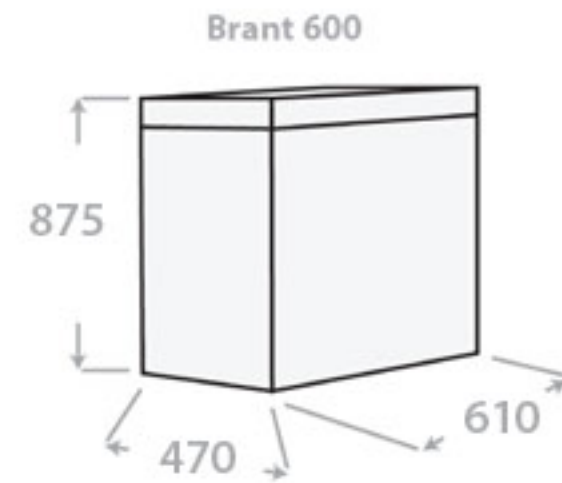

The Brant vanity features vitreous China basin with Jador's high gloss 2pac white polyurethane finish, with soft closing doors.

- W Soft closing doors
- W Classic white in colour
- W High gloss lacquered finish
- W One piece vitreous china white top
- W Also available in a 750mm