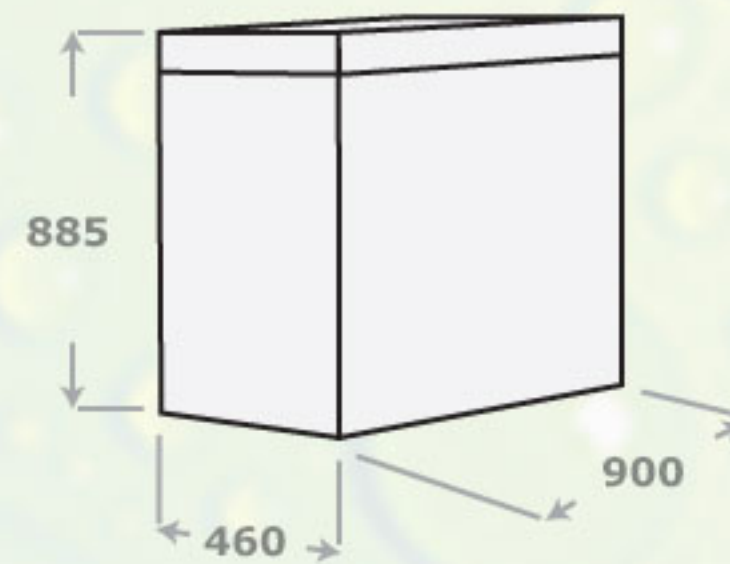

Ebony

900mm

The Ebony vanity features modern handleless doors & drawers with Jador's high gloss 2pac black polyurethane finish

- ☒ Soft closing droors
- ☒ One piece vitreous china white top
- ☒ Handleless Doors & Drawers
- ☒ High gloss lacquered finish
- ☒ Classic black in colour
- ☒ Toe space only

Ebony 900

Bianca

900mm

The Bianca vanity features modern handleless doors & drawers with Jador's high gloss 2pac white polyurethane finish

- ☒ Soft closing doors
- ☒ One piece vitreous china white top
- ☒ Handleless Doors & Drawers
- ☒ High gloss lacquered finish
- ☒ Classic white in colour
- ☒ Toe space only

900

Bianca 900

Nero

900mm

The Nero wall hung vanity features Vitreous China basin, with Jador's high gloss 2pac black polyurethane finish with soft closing drawers.

- W Wall hung cabinet
- W Gloss black in colour
- W High gloss lacquered finish
- W One piece vitreous china white top
- W Soft closing drawers with metal runners

Marica

900mm

The Marica 900mm vanity features Semi recessed vitreous China basin, with Jador's high gloss 2pac white polyurethane finish and soft closing doors.

- W On legs or toe space cabinet
- W High gloss lacquered finish
- W Classic white in colour
- W One piece vitreous china white top
- W Soft closing doors