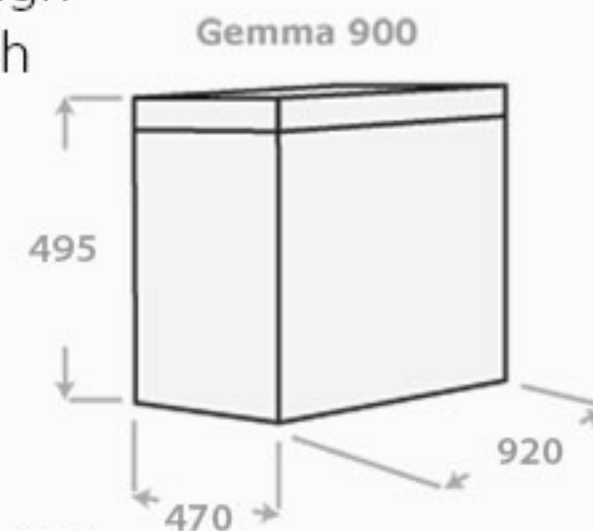

Nero

The Nero wall hung vanity features Vitreous China basin, with Jador's high gloss 2pac black polyurethane finish with soft closing drawers.

- W Wall hung cabinet
- W Gloss black in colour
- W High gloss lacquered finish
- W One piece vitreous china white top
- W Soft closing drawers with metal runners

Marica

The Marica 900mm vanity features Semi recessed vitreous China basin, with Jador's high gloss 2pac white polyurethane finish and soft closing doors.

- W On legs or toe space cabinet
- W High gloss lacquered finish
- W Classic white in colour
- W One piece vitreous china white top
- W Soft closing doors

Gemma

The Gemma wall hung vanity features Vitreous China basin, with Jador's high gloss 2pac white polyurethane finish with soft closing drawers.

- W Wall hung cabinet
- W Classic white in colour
- W High gloss lacquered finish
- W One piece vitreous china white top
- W Soft closing drawers with metal runners

Brant

The Brant vanity features vitreous China basin with Jador's high gloss 2pac white polyurethane finish, with soft closing doors.

- W Classic white in colour
- W High gloss lacquered finish
- W One piece vitreous china white top
- W Soft closing doors
- W Also available in 750mm

Due to limitations in the printing process the colours in this brochure are a guide only. The manufacturer/ distributor reverses the right to vary size and specifications or delete models from this range without prior notification.