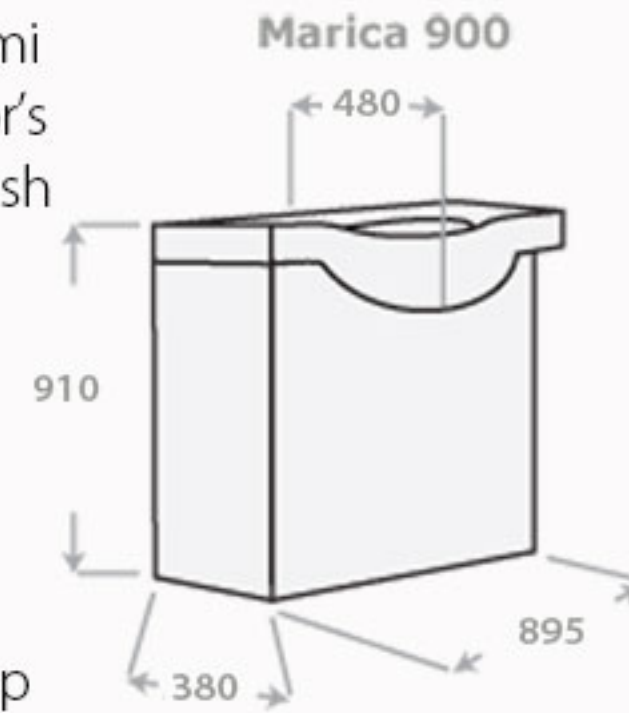

900

Bianca 900

Nero

900mm

The Nero wall hung vanity features Vitreous China basin, with Jador's high gloss 2pac black polyurethane finish with soft closing drawers.

- W Wall hung cabinet
- W Gloss black in colour
- W High gloss lacquered finish
- W One piece vitreous china white top
- W Soft closing drawers with metal runners

Marica

900mm

The Marica 900mm vanity features Semi recessed vitreous China basin, with Jador's high gloss 2pac white polyurethane finish and soft closing doors.

- W On legs or toe space cabinet
- W High gloss lacquered finish
- W Classic white in colour
- W One piece vitreous china white top
- W Soft closing doors