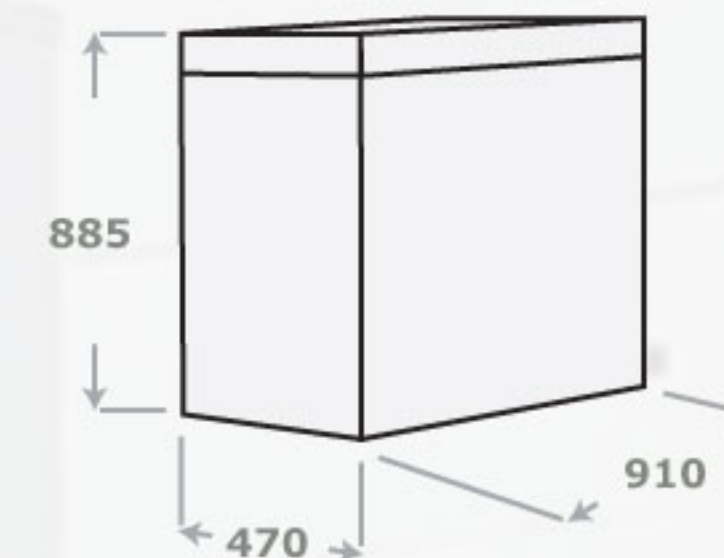

900

Bianca 900

Nero

900mm

The Nero wall hung vanity features Vitreous China basin, with Jador's high gloss 2pac black polyurethane finish with soft closing drawers.

- W Wall hung cabinet
- W Gloss black in colour
- W High gloss lacquered finish
- W One piece vitreous china white top
- W Soft closing drawers with metal runners

Marica

900mm

The Marica 900mm vanity features Semi recessed vitreous China basin, with Jador's high gloss 2pac white polyurethane finish and soft closing doors.

- W On legs or toe space cabinet
- W High gloss lacquered finish
- W Classic white in colour
- W One piece vitreous china white top
- W Soft closing doors