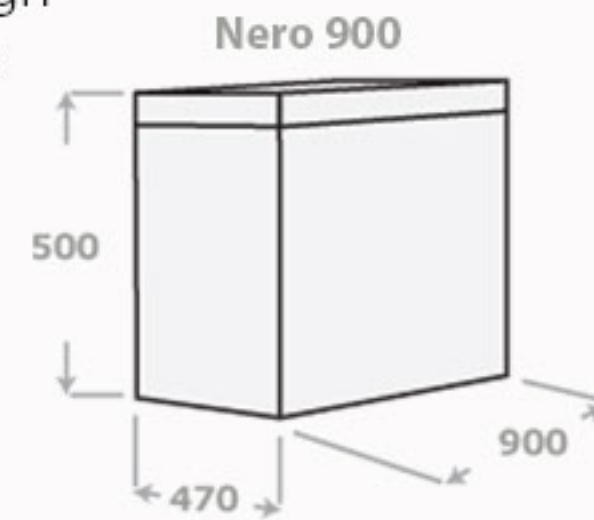

900

Bianca 900

Nero

900mm

The Nero wall hung vanity features Vitreous China basin, with Jador's high gloss 2pac black polyurethane finish with soft closing drawers.

- W Wall hung cabinet
- W Gloss black in colour
- W High gloss lacquered finish
- W One piece vitreous china white top
- W Soft closing drawers with metal runners

Marica

900mm

The Marica 900mm vanity features Semi recessed vitreous China basin, with Jador's high gloss 2pac white polyurethane finish and soft closing doors.

- W On legs or toe space cabinet
- W High gloss lacquered finish
- W Classic white in colour
- W One piece vitreous china white top
- W Soft closing doors