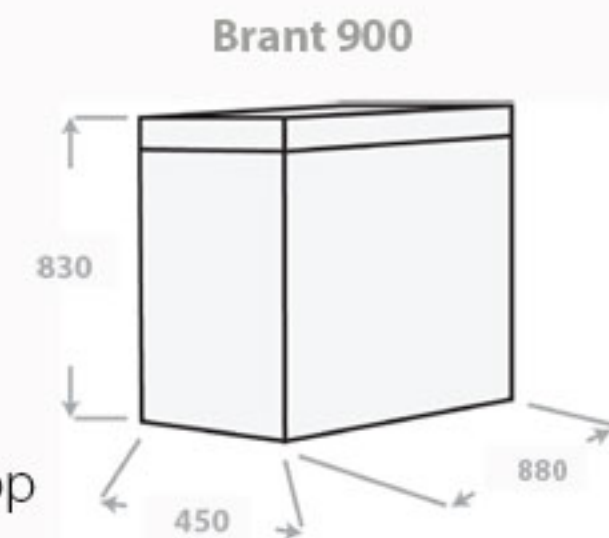

Due to limitations in the printing process the colours in this brochure are a guide only. The manufacturer/ distributor reverses the right to vary size and specifications or delete models from this range without prior notification.