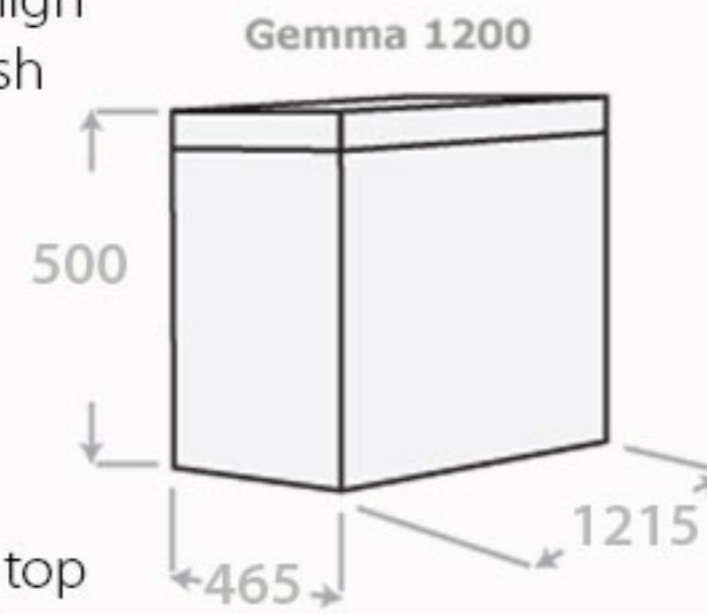

Ebony

1200mm

1200

Single & Double Basin Vanities

Gemma

Double Basin 1200mm

The Gemma wall hung vanity features Vitreous China basin with Jador's high gloss 2pac white polyurethane finish with soft closing drawers.

Gemma

1200mm

The Gemma wall hung vanity features Vitreous China basin, with Jador's high gloss 2pac white polyurethane finish with soft closing drawers.

- ⌘ Wall hung cabinet
- ⌘ Single or double Basin
- ⌘ Classic white in colour
- ⌘ High gloss lacquered finish
- ⌘ One piece vitreous china white top
- ⌘ Soft closing drawers with metal runners

Marica

1200mm

The Marica 1200mm vanity features Semi recessed vitreous China basin, with Jador's highgloss 2pac white polyurethane finish and soft closing doors.

- ⌘ On legs or toe space cabinet
- ⌘ High gloss lacquered finish
- ⌘ Classic white in colour
- ⌘ One piece vitreous china white top
- ⌘ Strong drawers with metal runners