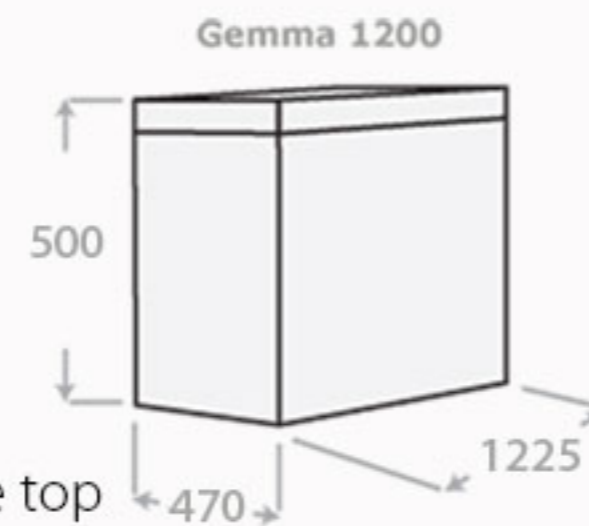

Modern, Stylish

& Contemporary

Due to limitations in the printing process the colours in this brochure are a guide only. The manufacturer / distributor reserves the right to vary size and specifications or delete models from this range without prior notification.