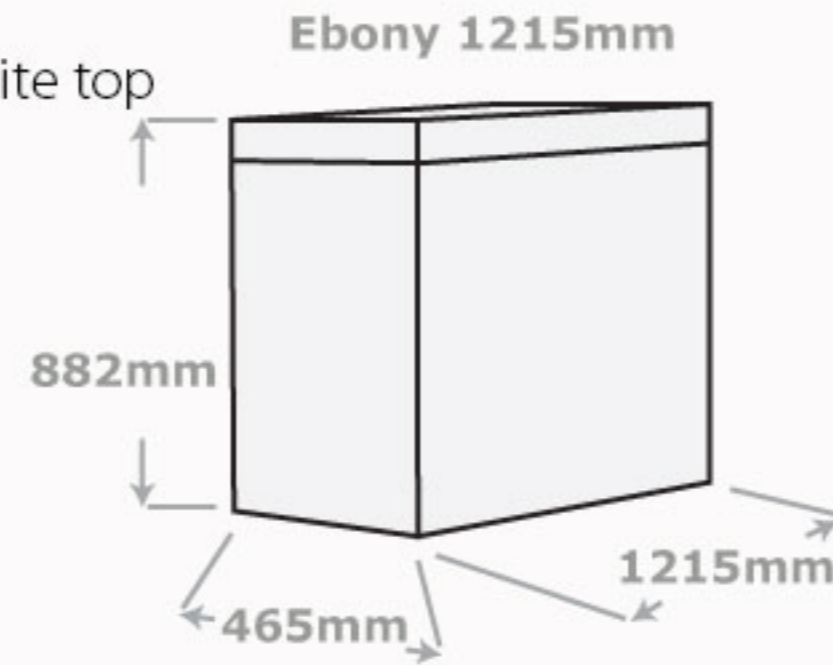

Ebony

1200mm

The Ebony 1200 vanity features vitreous China basin, with Jador's high gloss 2pac Black polyurethane finish and soft closing doors.

- W One piece vitreous china white top
- W High gloss lacquered finish
- W Classic black in colour
- W Single Basin
- W Toe space only
- W Soft closing doors
- W Handleless entry

Ebony

1200mm

1200

Single & Double Basin Vanities

Gemma

Double Basin 1200mm

The Gemma wall hung vanity features Vitreous China basin with Jador's high gloss 2pac white polyurethane finish with soft closing drawers.

Gemma

1200mm

The Gemma wall hung vanity features Vitreous China basin, with Jador's high gloss 2pac white polyurethane finish with soft closing drawers.

- ⌘ Wall hung cabinet
- ⌘ Single or double Basin
- ⌘ Classic white in colour
- ⌘ High gloss lacquered finish
- ⌘ One piece vitreous china white top
- ⌘ Soft closing drawers with metal runners

Marica

1200mm

The Marica 1200mm vanity features Semi recessed vitreous China basin, with Jador's highgloss 2pac white polyurethane finish and soft closing doors.

- ⌘ On legs or toe space cabinet
- ⌘ High gloss lacquered finish
- ⌘ Classic white in colour
- ⌘ One piece vitreous china white top
- ⌘ Strong drawers with metal runners