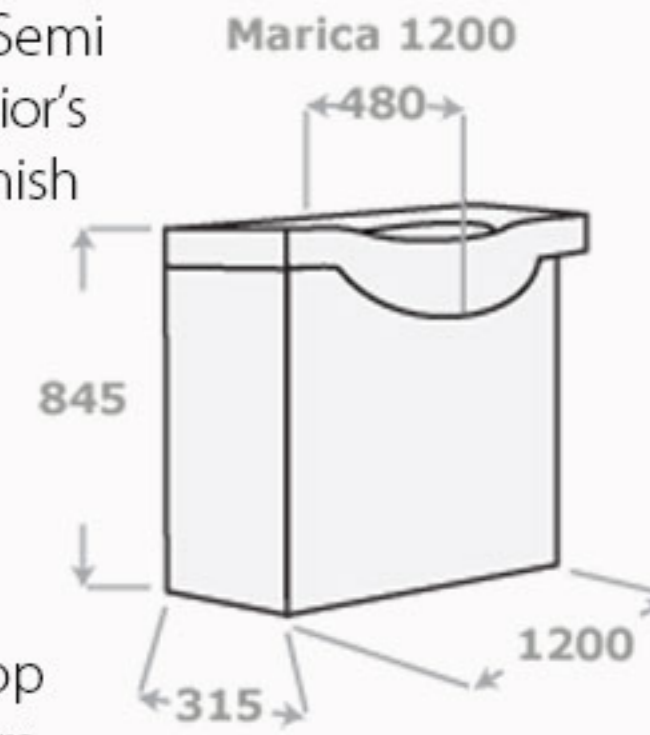

Gemma

1200mm

The Gemma wall hung vanity features Vitreous China basin, with Jador's high gloss 2pac white polyurethane finish with soft closing drawers.

- ⌘ Wall hung cabinet
- ⌘ Single or double Basin
- ⌘ Classic white in colour
- ⌘ High gloss lacquered finish
- ⌘ One piece vitreous china white top
- ⌘ Soft closing drawers with metal runners

Marica

1200mm

The Marica 1200mm vanity features Semi recessed vitreous China basin, with Jador's highgloss 2pac white polyurethane finish and soft closing doors.

- ⌘ On legs or toe space cabinet
- ⌘ High gloss lacquered finish
- ⌘ Classic white in colour
- ⌘ One piece vitreous china white top
- ⌘ Strong drawers with metal runners