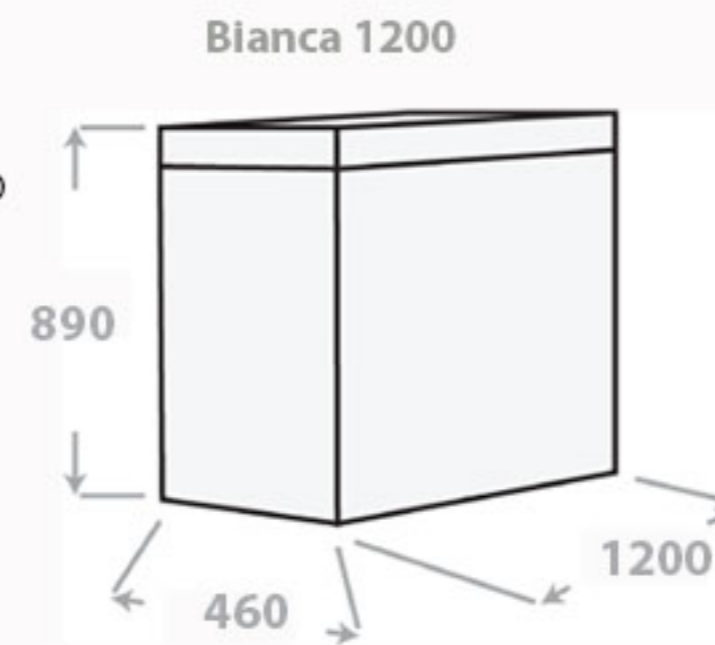

The Bianca vanity features vitreous China basin with Jador's high gloss 2pac white polyurethane finish, with soft closing doors.

- ⌘ One piece vitreous china white top
- ⌘ High gloss lacquered finish
- ⌘ Classic White in colour
- ⌘ Single Basin
- ⌘ Toe space only
- ⌘ Soft closing doors
- ⌘ Handless entry